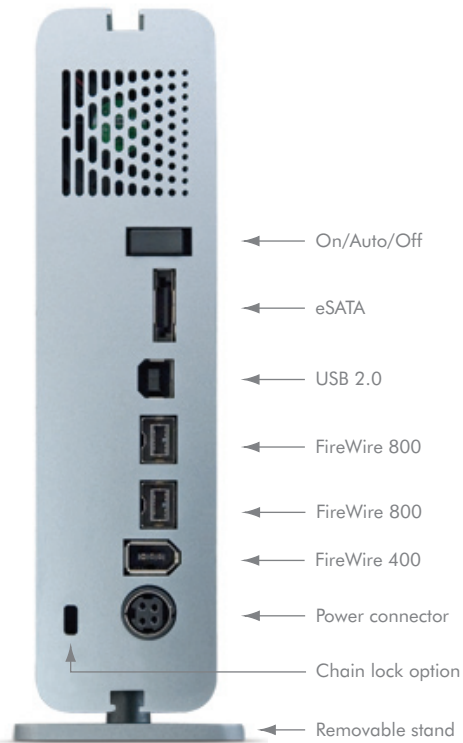

Features

- LaCie Shortcut Button***
- Bootable on PC or Mac****
- Daisy-chainable (via FireWire)
- Plug & play
- Driver-free for Windows 2000/XP/Vista & Mac OS X
- On/Off/Auto power management***

Box Content

- LaCie d2 Quadra Hard Drive
- eSATA-to-eSATA cable
- FireWire 800 (9-pin) cable
- FireWire 400 (6-pin) cable
- USB 2.0 cable (USB 1.1 compatible)
- Drive stand for upright use
- External power supply
- LaCie Utilities CD-ROM
- LaCie '1-Click' Backup Software (Windows & Mac)
- SilverKeeper Software (Mac)

- EMC® Retrospect® Express 6.1 (Mac)
- EMC® Retrospect® Express HD 2.0 (Windows)

System Requirements

- Computer with an eSATA, FireWire 800, FireWire 400 or USB 2.0 port
- Windows® 2000, Windows XP, Windows Vista™; 500MHz processor or higher
- Mac® OS 10.2.8 (Mac OS 10.3 for eSATA) or later; G4, G5, Mac Intel 500MHz processor or higher
- Minimum 128MB RAM (512MB or greater recommended)

LaCie d2 Quadra Hard Drive				
Item Number	301108	301110	301109	301224
Capacity*	320GB	500GB	750GB	1TB
Interface	1 x eSATA (rugged) port 2 x FireWire 800 (9-pin) ports 1 x FireWire 400 (6-pin) port (iLink 4-pin, DV-compatible****)			
	1 x USB 2.0 port (USB 1.1-compatible)			
Interface Transfer Rates (maximum bus speed)	eSATA: up to 1.5Gbits/s (150MB/s) FireWire 800: up to 800Mbps/s (100MB/s) FireWire 400: up to 400Mbps/s (50MB/s) USB 2.0: up to 480Mbps/s (60MB/s)			
Burst Transfer Rates:** (maximum drive speed)	eSATA: up to 80-90MB/s FireWire 800: up to 65-75MB/s FireWire 400: up to 35-40MB/s USB 2.0: up to 30-35MB/s			
Rotational Speed	7200rpm			
Seek Time	< 10ms (eSATA)			
Cache Size	8MB or greater	16MB	16MB or greater	32MB or greater
Shortcut Button***	launch any application with one push			
Triple Power Management***	"Auto" for energy efficiency; "On" for instant access; "Off" for data protection			
Weight	3.31 lbs. / 1500 g			
Dimensions (WxHxD)	1.7 x 6.3 x 6.8 in. / 44 x 160 x 173 mm			
Software Configuration	Driver-free for Windows 2000, Windows XP, Windows Vista and Mac OS X			
Warranty	3 years limited			

*1GB = 1,000,000,000 bytes. Total accessible capacity varies depending upon operating environment (typically 5-10% less). Calculations are based on approximately 13GB/hour of DV video, 2.85MB/MP3 song, and 1MB/JPEG photo.

**Burst transfer rates vary from one computer to another and may vary slightly from one drive to another. Average speed is usually lower, depending on host configuration.

****Bootable on PC or Mac (using FireWire or eSATA). To take advantage of the bootable feature, the LaCie d2 Quadra must be formatted as a bootable drive in accordance with the operating system being used. The computer must include a BIOS or an interface card that supports bootable functionality with an external hard drive.